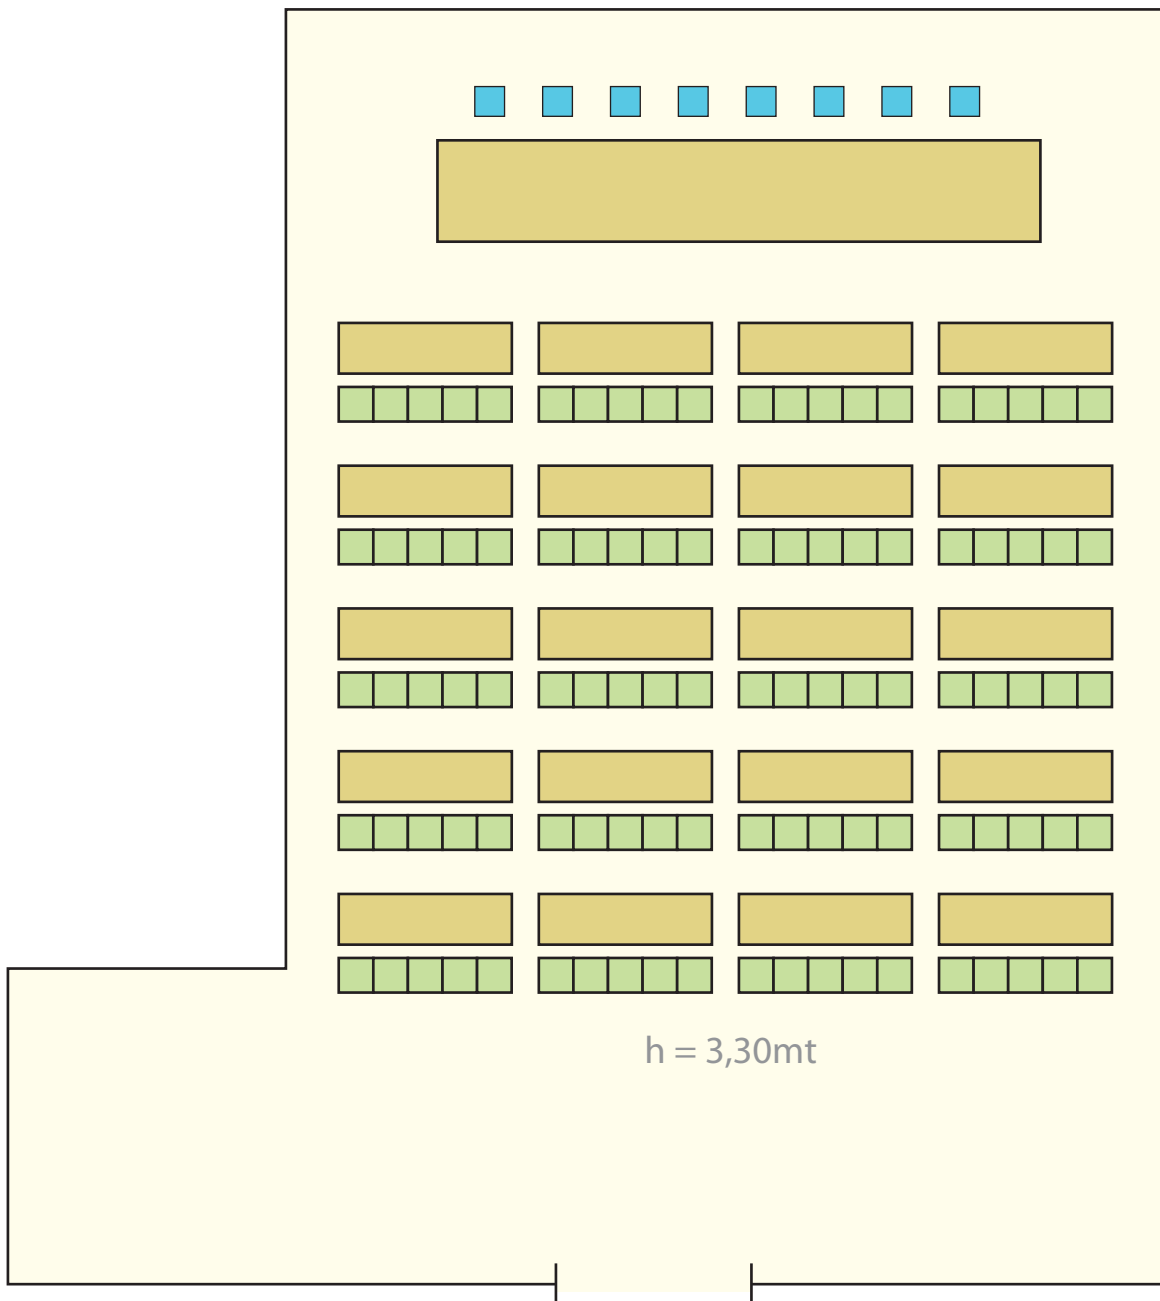

# SALA TURCHESE

SET UP "AUDIENCE"

180 seats - 217mq

■ SPEAKERS ■ SEATS ■ SPEAKERS DESK

# SALA TURCHESE

SET UP "CLASSROOM"

100 seats - 217mq

■ SPEAKERS ■ SEATS ■ DESKS

# SALA TURCHESE

SET UP "HORSESHOE"

70 seats - 217mq

■ SEATS ■ DESKS