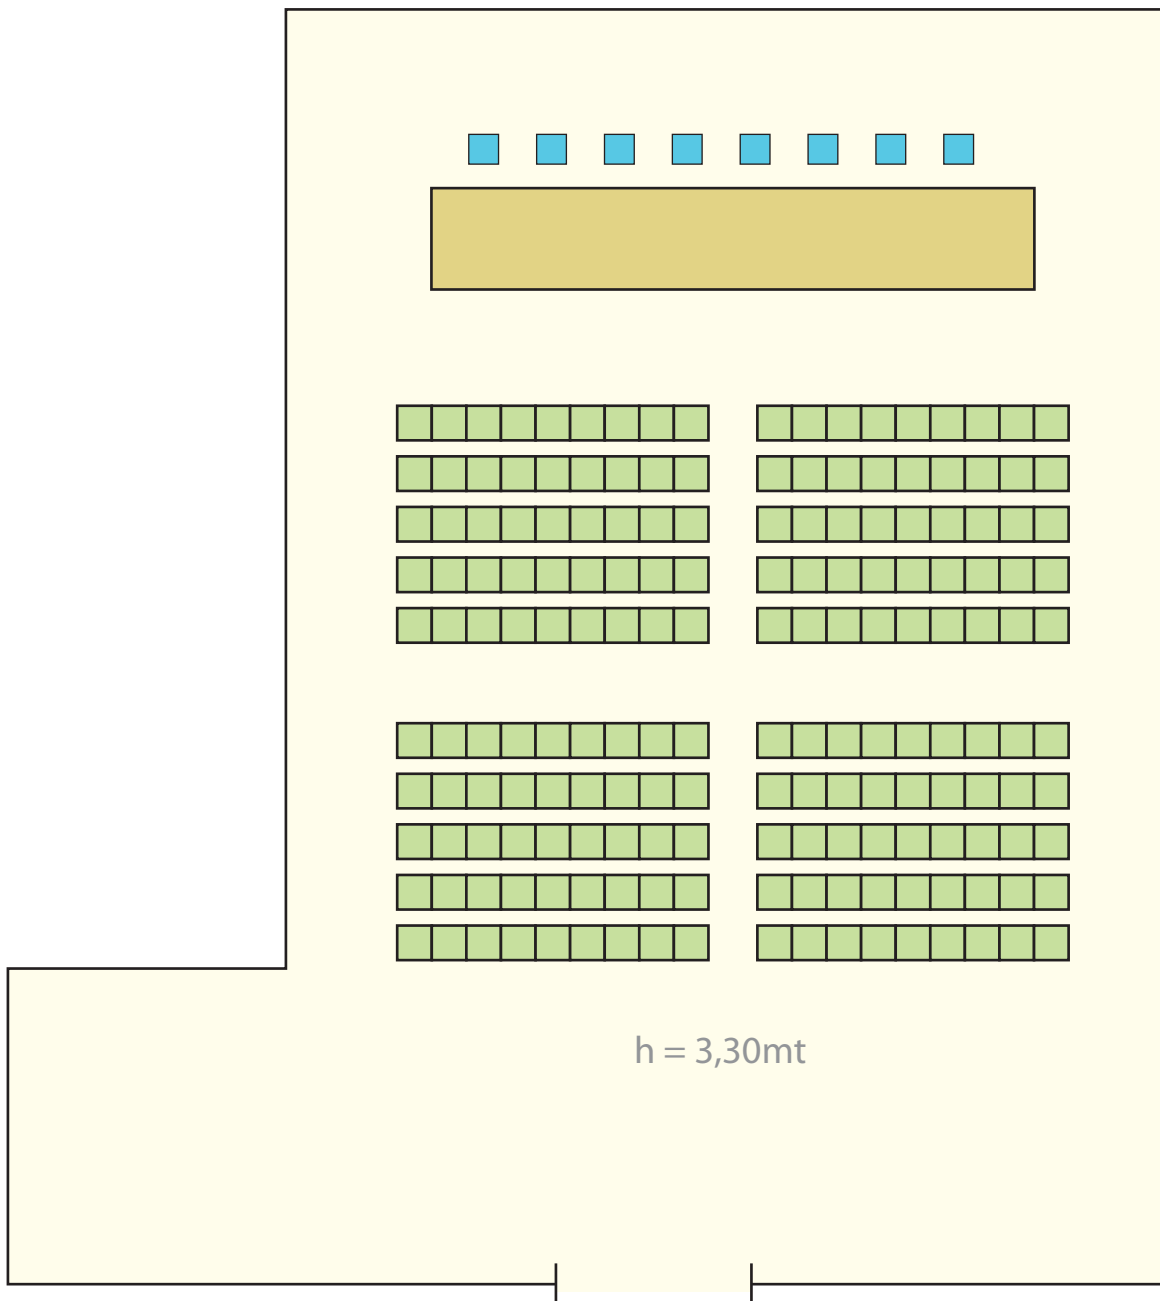

# SALA TURCHESE

SET UP "AUDIENCE"

180 seats - 217mq

■ SPEAKERS ■ SEATS ■ SPEAKERS DESK

# SALA TURCHESE

SET UP "CLASSROOM"

100 seats - 217mq

■ SPEAKERS ■ SEATS ■ DESKS

# SALA TURCHESE

SET UP "HORSESHOE"

70 seats - 217mq

■ SEATS ■ DESKS