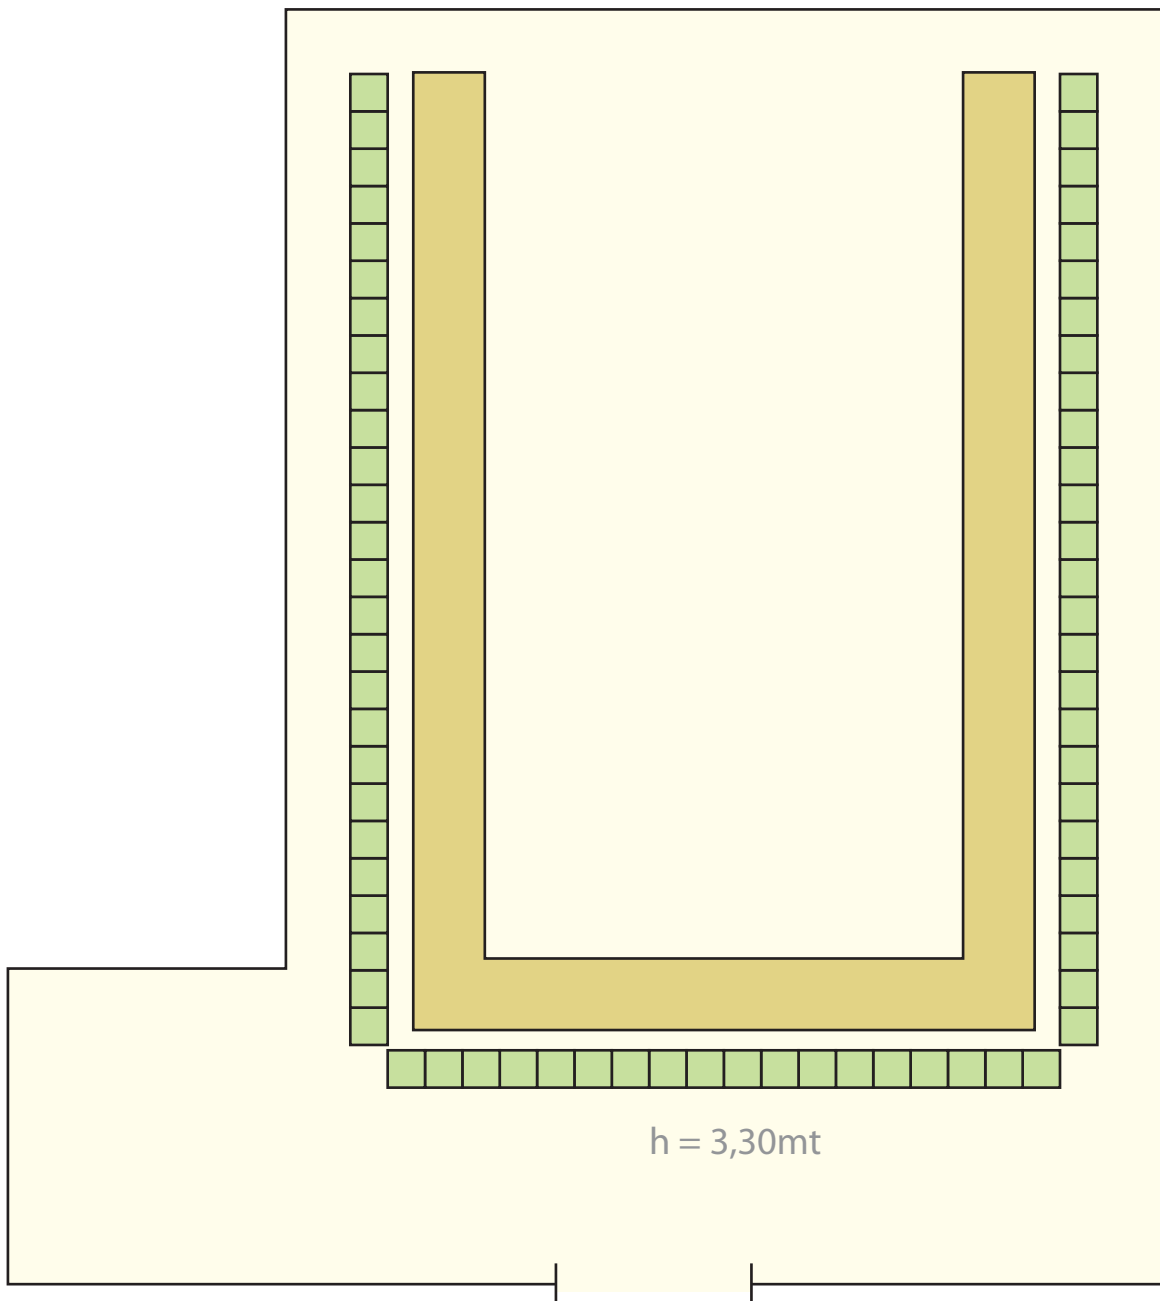

# SALA TURCHESE

SET UP "AUDIENCE"

180 seats - 217mq

■ SPEAKERS ■ SEATS ■ SPEAKERS DESK

# SALA TURCHESE

SET UP "CLASSROOM"

100 seats - 217mq

■ SPEAKERS ■ SEATS ■ DESKS

# SALA TURCHESE

SET UP "HORSESHOE"

70 seats - 217mq

■ SEATS ■ DESKS